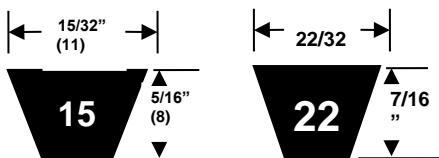

AVAILABLE SIZES

HI = 1" TW	1/2" D	HM = 2" TW	7/8" D
HJ = 1-1/4" TW	9/32" D	HN = 2-1/4" TW	15/16" D
HK = 1-1/2" TW	11/16" D	HO = 2-1/2" TW	1" D
HL = 1-3/4" TW	25/32" D		

NEW SIZES:

HN = 2-1/4" TOP WIDTH
15/16" THICK

HO = 2-1/2" TOP WIDTH
1" THICK

BANDED CONVENTIONAL V-BELTS

RA - RB - RC - RD SECTION

NOTE: BELT PART NUMBER DESIGNATES LENGTH ON THE OUTSIDE. USE SAME FORMULA FOR STANDARD A-B-C-D V-BELTS FOR CONVERSION TO "OD".

BANDED NARROW WEDGE V-BELTS

R3V - R5V SECTION

NOTE: BELT PART NUMBER DESIGNATES LENGTH ON THE OUTSIDE.

AUTOMOTIVE NUMBERING SYSTEM

TOP WIDTH (in 32nds of an inch) EFFECTIVE LENGTH

15-385

First two numbers are inches
Last digit is in tenths of an inch

The example on the left indicates the belt with the number 15-385 has 15/32" top width and an effective length of 38.5 inches.

METHOD FOR DETERMINING BELT LENGTHS

TYPE OF V-BELT	TO COMPUTE ID TO OD OD TO ID	INDUSTRY STANDARD AND JAYDEE ENTERPRISES PART NUMBER EXAMPLES
----------------	------------------------------------	---