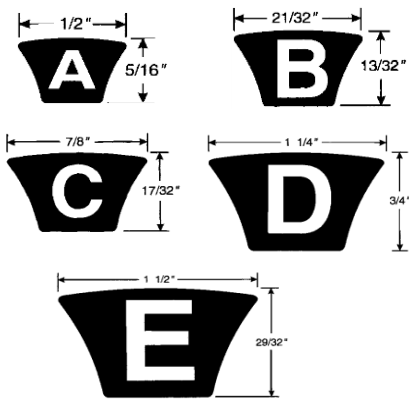

V-BELT CROSS SECTIONS AND DIMENSIONS

2L~3L~4L~5L FRACTIONAL HORSEPOWER (FHP) V-BELTS																													
SECTION	B b		H b		ANGLE (DEGREES)																								
	(INCHES)	(MM)	(INCHES)	(MM)																									
2L	0.25	6.35	0.16	4.06	40																								
3L	0.38	9.65	0.22	6.00																									
4L	0.50	12.7	0.31	8.00																									
5L	0.66	16.76	0.38	9.65																									
<p>NOTE: BELT PART NUMBER DESIGNATES LENGTH ON THE OUTSIDE OF THE BELT. TO CONVERT "ID" TO "OD" USE THE FOLLOWING FORMULA: 3L~ OUTSIDE LENGTH MINUS 1.5" EQUALS "ID" 4L~ OUTSIDE LENGTH MINUS 2.0" EQUALS "ID" 5L~ OUTSIDE LENGTH MINUS 3.0" EQUALS "ID"</p>																													
A~B~C~D~E CONVENTIONAL V-BELTS																													
<p>NOTE: BELT PART NUMBER DESIGNATES INSIDE LENGTH OF BELT. TO CONVERT TO "OD" USE THE FOLLOWING FORMULA: A~INSIDE LENGTH PLUS 2" EQUALS "OD" B~INSIDE LENGTH PLUS 3" EQUALS "OD" C~INSIDE LENGTH PLUS 4" EQUALS "OD" D~INSIDE LENGTH PLUS 5" EQUALS "OD" E~INSIDE LENGTH PLUS 6" EQUALS "OD"</p> <p>AX~BX~CX~ SAME DIMENSIONAL CROSS SECTION EXCEPT COGGED CONSTRUCTION</p>																													
3V~5V~8V NARROW WEDGE V-BELTS																													
<p>NOTE: BELT PART NUMBER DESIGNATES LENGTH ON THE OUTSIDE. 3VX - 5VX~ SAME DIMENSIONAL CROSS SECTION EXCEPT COGGED CONSTRUCTION.</p>																													
AA~BB~CC DOUBLE SIDED V-BELTS																													
<p>NOTE: BELT PART NUMBER DESIGNATES INSIDE LENGTH OF BELT. TO CONVERT TO "OD" USE THE FOLLOWING FORMULA: AA~ INSIDE LENGTH PLUS 3.4" EQUALS "OD" BB~ INSIDE LENGTH PLUS 4.6" EQUALS "OD" CC~ INSIDE LENGTH PLUS 6.4" EQUALS "OD"</p>																													
<table border="1"> <thead> <tr> <th rowspan="2">SECTION</th> <th colspan="2">B b</th> <th colspan="2">H b</th> </tr> <tr> <th>(INCHES)</th> <th>(MM)</th> <th>(INCHES)</th> <th>(MM)</th> </tr> </thead> <tbody> <tr> <td>AA/13D</td> <td>0.5</td> <td>12.7</td> <td>0.406</td> <td>10.31</td> </tr> <tr> <td>BB/16D</td> <td>0.656</td> <td>16.66</td> <td>0.531</td> <td>13.49</td> </tr> <tr> <td>CC/22D</td> <td>0.875</td> <td>22.23</td> <td>0.687</td> <td>17.45</td> </tr> </tbody> </table>						SECTION	B b		H b		(INCHES)	(MM)	(INCHES)	(MM)	AA/13D	0.5	12.7	0.406	10.31	BB/16D	0.656	16.66	0.531	13.49	CC/22D	0.875	22.23	0.687	17.45
SECTION	B b		H b																										
	(INCHES)	(MM)	(INCHES)	(MM)																									
AA/13D	0.5	12.7	0.406	10.31																									
BB/16D	0.656	16.66	0.531	13.49																									
CC/22D	0.875	22.23	0.687	17.45																									