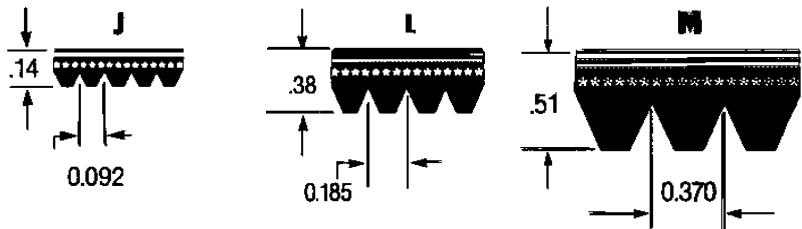

V-BELTS CROSS SECTION AND DIMENSIONS

a = top width
 S = thickness
 l_p = pitch width

SPZ~SPA~SPB~SPC METRIC NARROW WEDGE

BELT DIMENSIONS

SECTION	A MM	S MM	l/p MM
SPZ	9.7	8	8.5
SPA	12.7	10	11
SPB	16.3	13	14
SPC	22	18	19

NOTE: BELT PART NUMBER DESIGNATES LENGTH ON THE PITCH DIAMETER. TO CONVERT "PITCH LENGTH" TO "OD" USE THE FOLLOWING FORMULA:

(25.4MM = 1")

SPZ-PITCH LENGTH PLUS 13MM EQUALS "OD"

SPA-PITCH LENGTH PLUS 18MM EQUALS "OD"

SPB-PITCH LENGTH PLUS 22MM EQUALS "OD"

SPC-PITCH LENGTH PLUS 30MM EQUALS "OD"

J~L~M SECTION POLYVEE V-BELTS

NOTE: BELT PART NUMBER DESIGNATES THE PITCH LENGTH. USE THE FOLLOWING EXAMPLE TO DETERMINE THE CORRECT BELT: